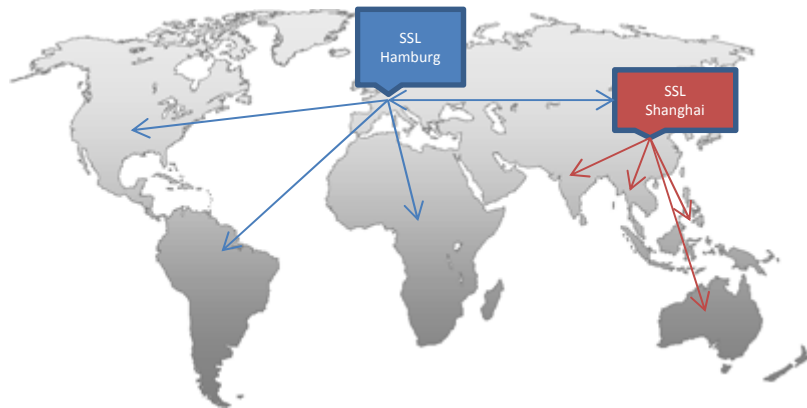

SSL Internationale Spedition GmbH

Graumannsweg 1, 22087 Hamburg, Germany

Email: office@ssl-hamburg.com

Phone: 0049 40 209336380

Website: www.ssl-hamburg.com

ABOUT US

- Offices in Hamburg, Germany and Shanghai, China
- Can handle world wide freight, including overweight, break-bulk etc.
- WCA member
- Partners in almost every country around the globe
- More than 20 years experience in freight forwarding